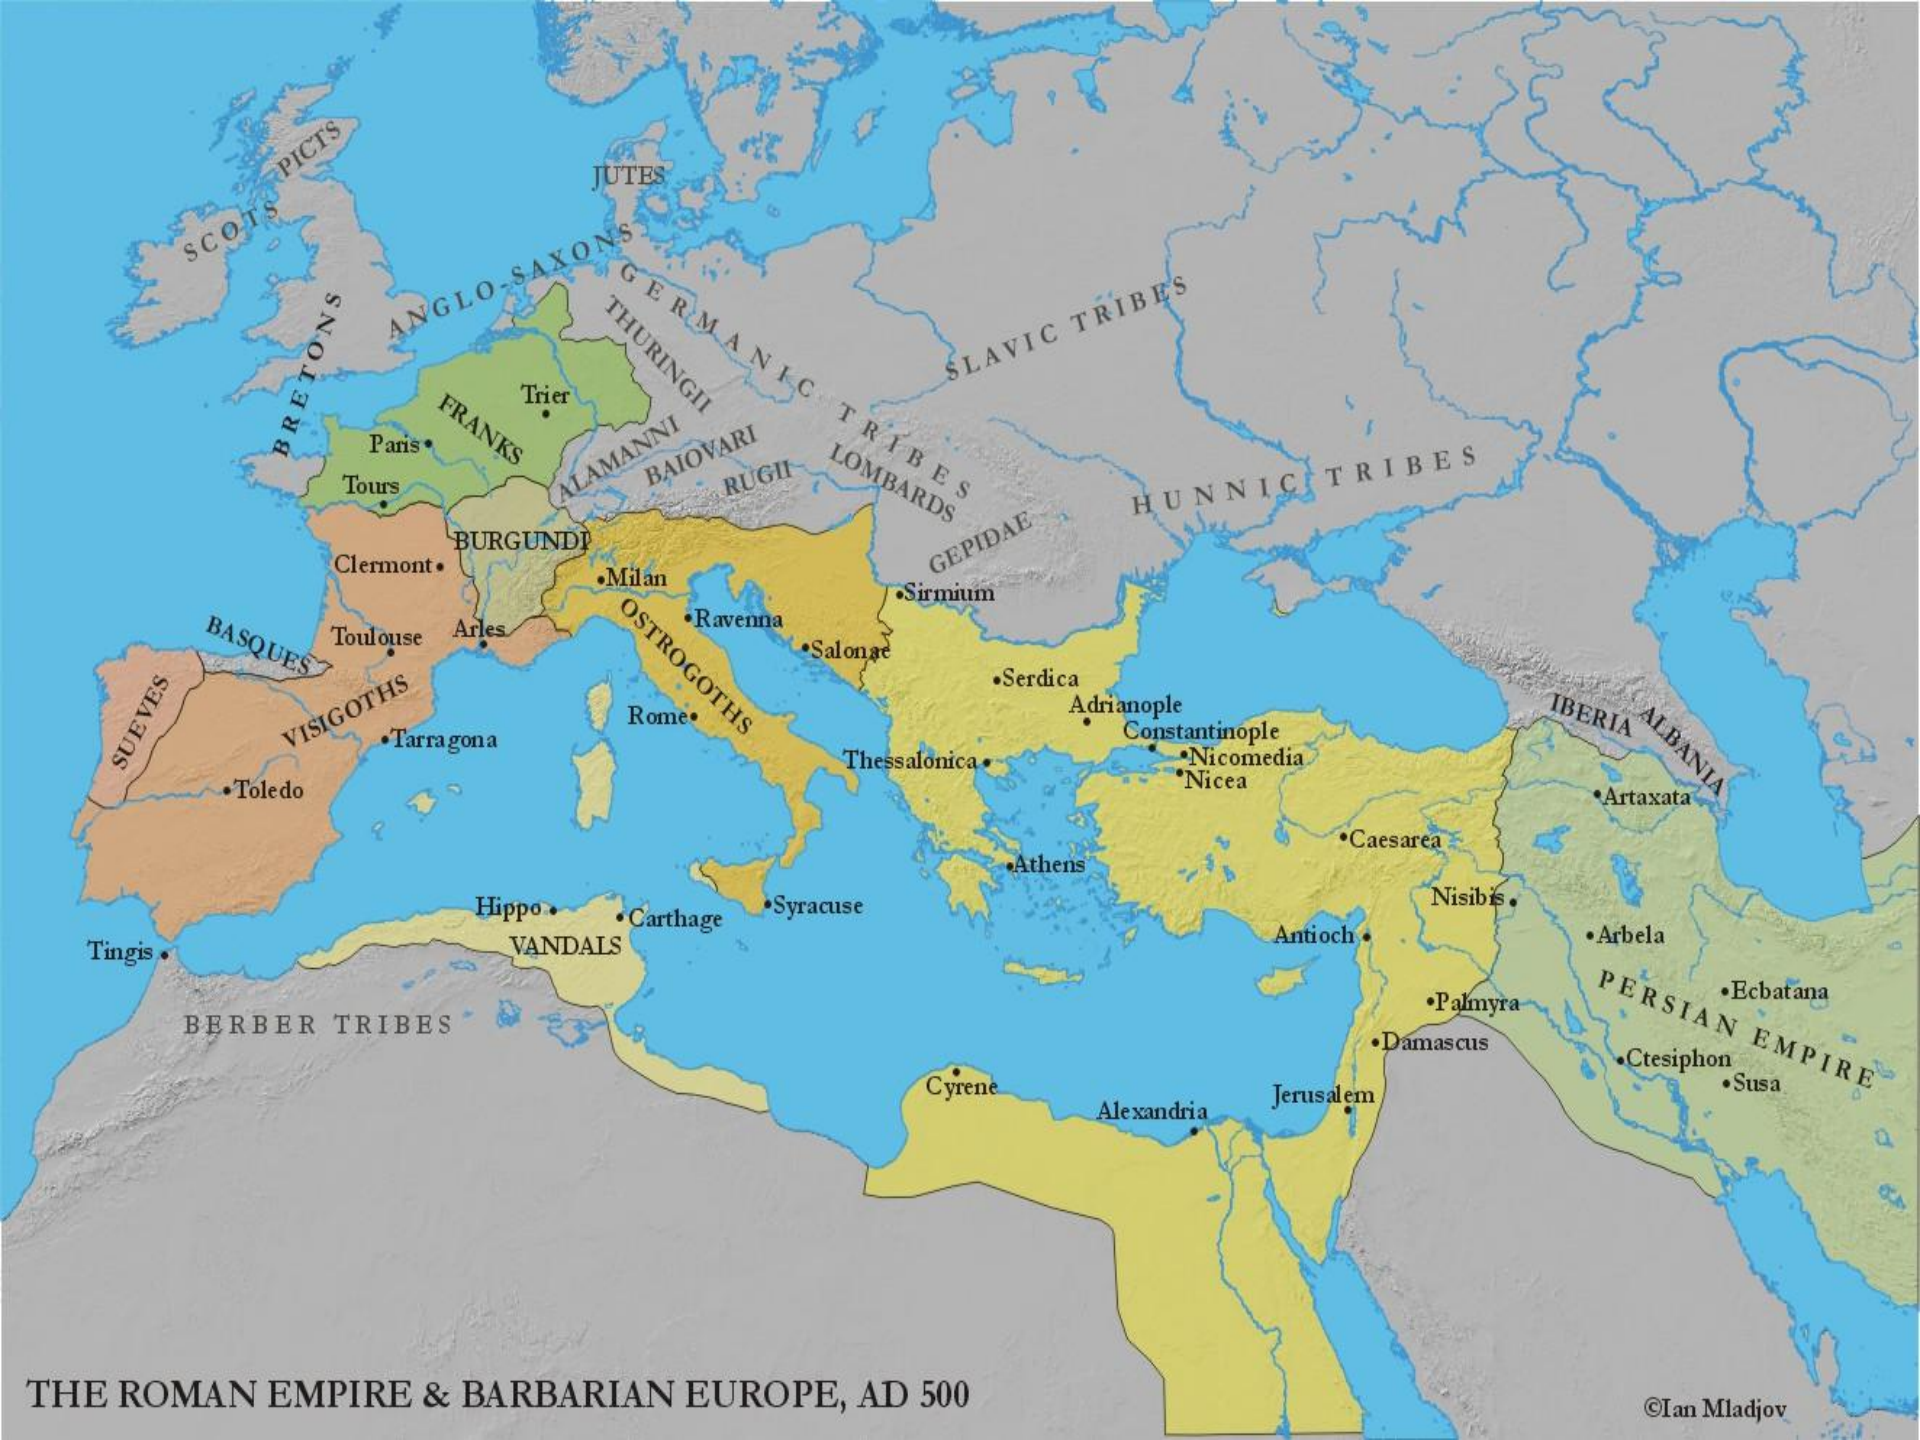

# **The Age Of Christendom**

THE MEDITERRANEAN, 44 BC

THE MEDITERRANEAN, AD 117

- Roman Empire
- Temporary control
- Parthia

PRAELECTURA GALLIA

PRAELECTURA ITALIA

PRAELECTURA ILLYRICUM

PRAELECTURA ORIENS

PERSARMENIA

PERSIAN EMPIRE

PRAETORIAN PREFECTURES OF THE ROMAN EMPIRE IN AD 395

\* Originally Illyricum was joined with Italia

THE ROMAN EMPIRE, AD 415

THE ROMAN EMPIRE & BARBARIAN EUROPE, AD 500

THE ROMAN EMPIRE & BARBARIAN EUROPE, AD 565

THE ROMAN EMPIRE & BARBARIAN EUROPE, AD 750