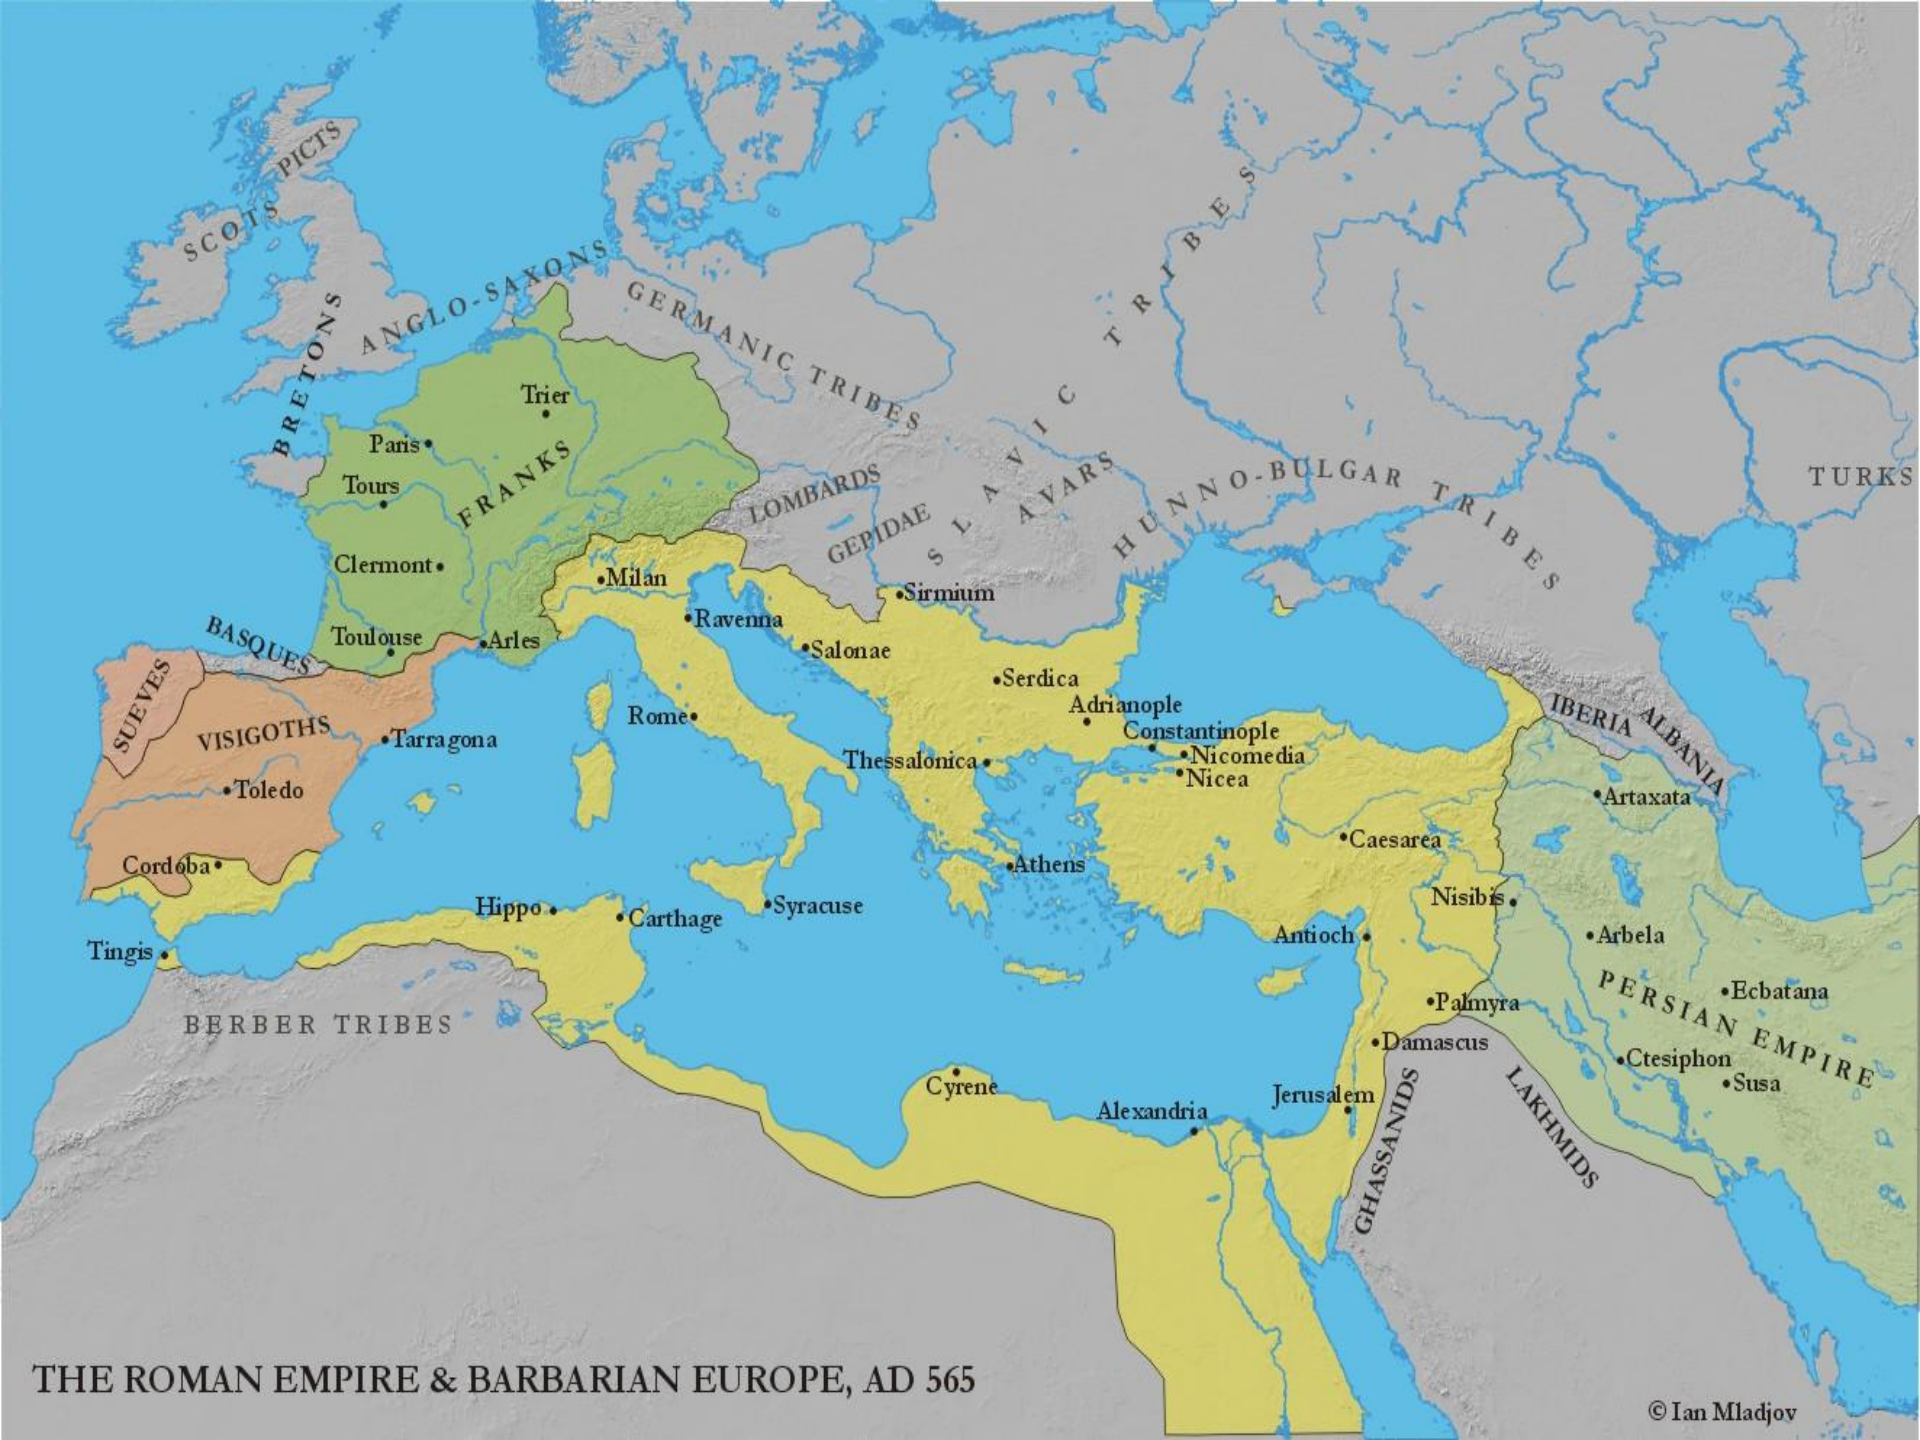

# **The Age Of Christendom**

THE MEDITERRANEAN, 44 BC

THE MEDITERRANEAN, AD 117

- Roman Empire
- Temporary control
- Parthia

PRAELECTURA GALLIA

PRAELECTURA ITALIA

PRAELECTURA ILLYRICUM

PRAELECTURA ORIENS

PERSARMENIA

PERSIAN EMPIRE

PRAETORIAN PREFECTURES OF THE ROMAN EMPIRE IN AD 395

\* Originally Illyricum was joined with Italia

THE ROMAN EMPIRE, AD 415

THE ROMAN EMPIRE & BARBARIAN EUROPE, AD 500

THE ROMAN EMPIRE & BARBARIAN EUROPE, AD 565

THE ROMAN EMPIRE & BARBARIAN EUROPE, AD 750