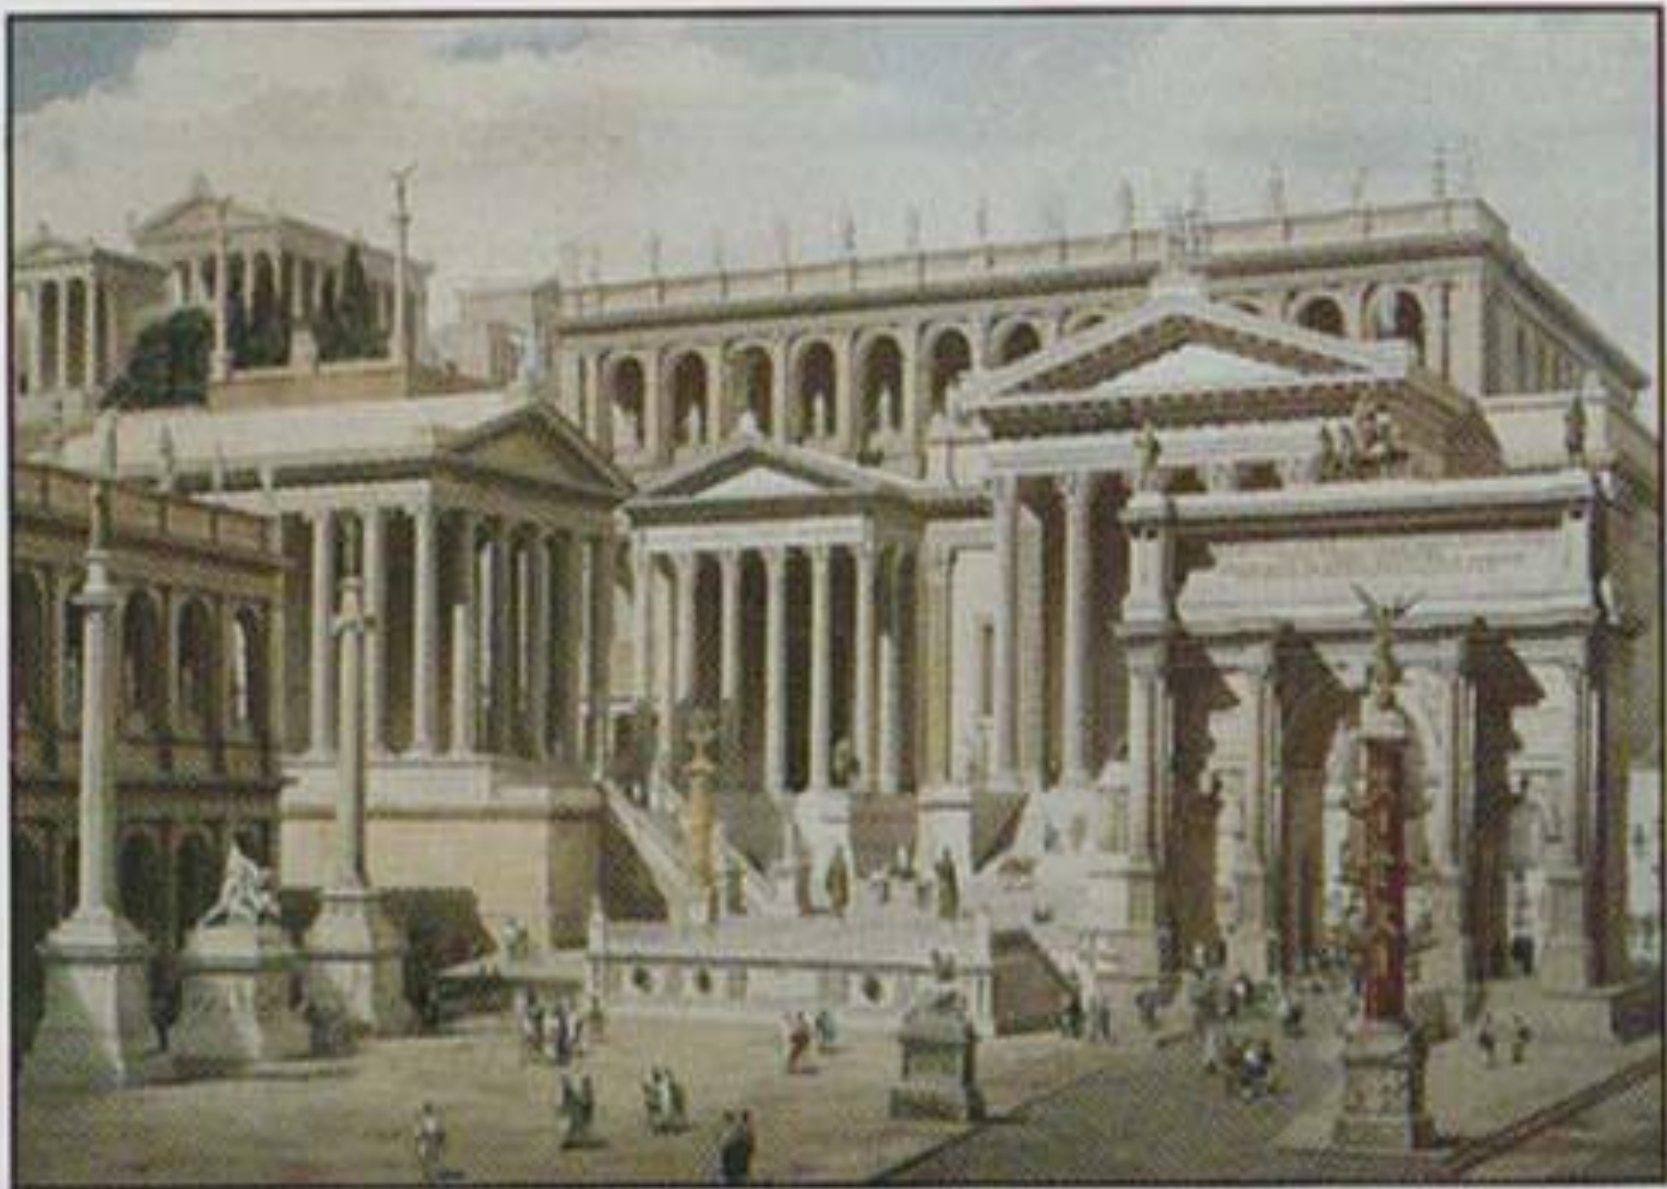

# **The Age Of Christendom**

THE MEDITERRANEAN, 44 BC

THE MEDITERRANEAN, AD 117

- Roman Empire
- Temporary control
- Parthia

PRAELECTURA GALLIA

PRAELECTURA ITALIA

PRAELECTURA ILLYRICUM

PRAELECTURA ORIENS

PERSARMENIA

PERSIAN EMPIRE

PRAETORIAN PREFECTURES OF THE ROMAN EMPIRE IN AD 395

\* Originally Illyricum was joined with Italia

THE ROMAN EMPIRE, AD 415

THE ROMAN EMPIRE & BARBARIAN EUROPE, AD 500

THE ROMAN EMPIRE & BARBARIAN EUROPE, AD 565

THE ROMAN EMPIRE & BARBARIAN EUROPE, AD 750