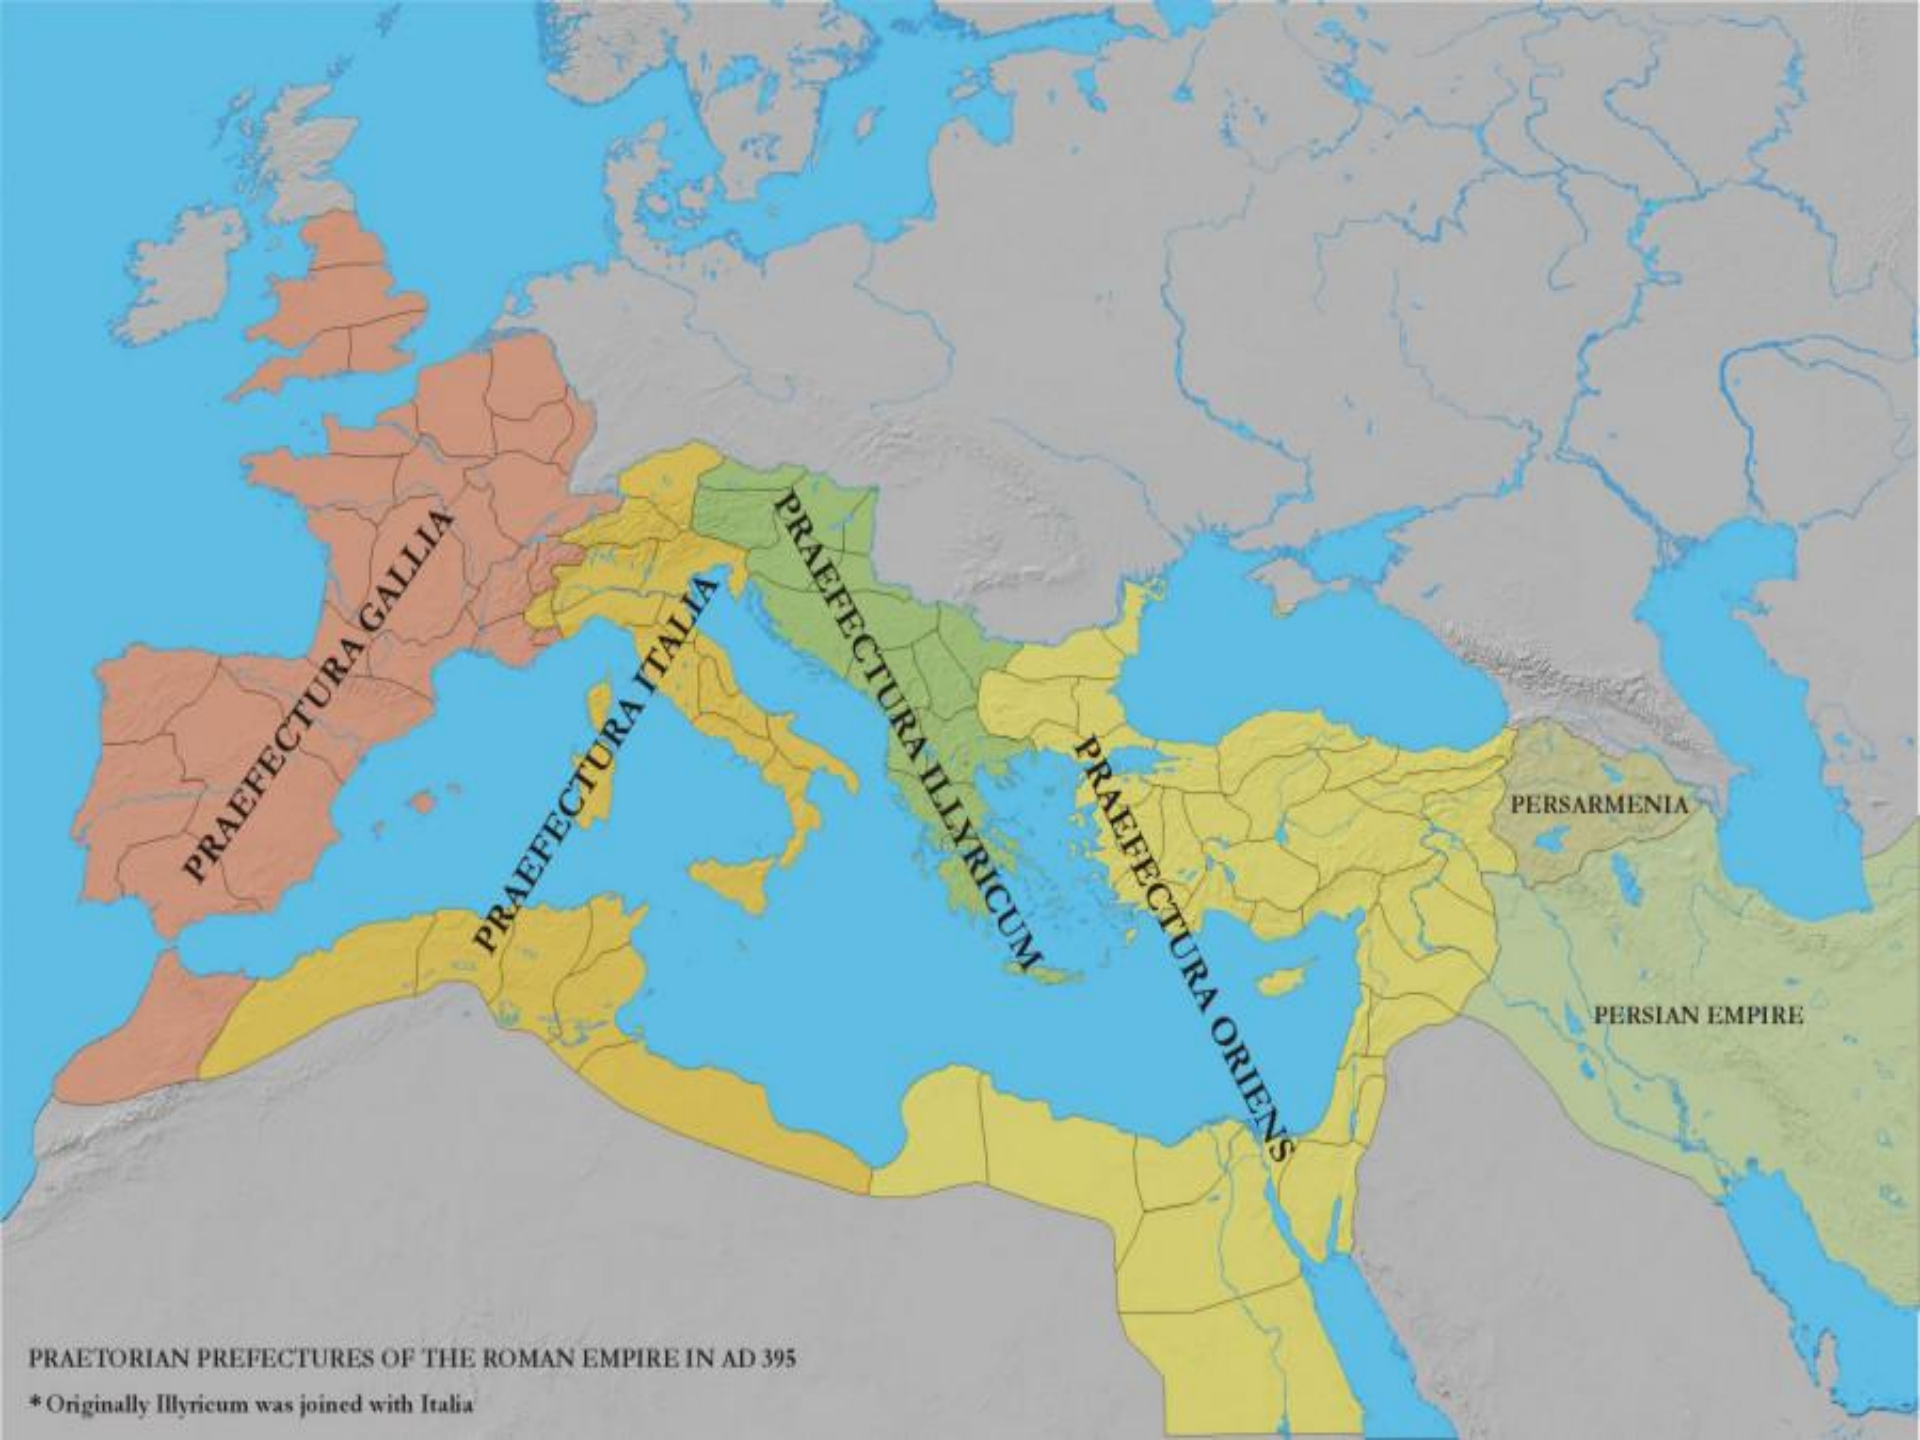

# **The Age Of Christendom**

THE MEDITERRANEAN, 44 BC

THE MEDITERRANEAN, AD 117

- Roman Empire
- Temporary control
- Parthia

PRAELECTURA GALLIA

PRAELECTURA ITALIA

PRAELECTURA ILLYRICUM

PRAELECTURA ORIENS

PERSARMENIA

PERSIAN EMPIRE

PRAETORIAN PREFECTURES OF THE ROMAN EMPIRE IN AD 395

\* Originally Illyricum was joined with Italia

THE ROMAN EMPIRE, AD 415

THE ROMAN EMPIRE & BARBARIAN EUROPE, AD 500

THE ROMAN EMPIRE & BARBARIAN EUROPE, AD 565

THE ROMAN EMPIRE & BARBARIAN EUROPE, AD 750